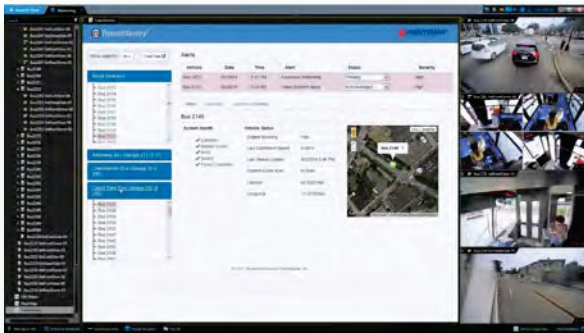

TransitSentry is the most advanced mobile IP video surveillance and security monitoring system designed specifically for mass transit vehicles.

A ruggedized high performance Intel i7 on-board computer is at the heart of the system. HD video and audio recording is managed by a Genetec Omnicast NVR archiver. A broadband mobile access router provides high speed data communications for live HD video viewing, archiving, alarm transmission, and GPS vehicle speed and route data.

The TransitSentry Vehicle Supervisor monitoring and management software provides a browser-based dashboard view of real-time access to vehicle data, system health, video, and alarms.

One Touch remote vehicle scanning and live video connector software provides police and emergency personnel the ability to automatically connect to a vehicle security system and display live video from within the vehicle, while in motion, even from hundreds of feet away.

## FEATURES

- ❖ Real-Time Remote Monitoring
  - ❖ System Status
  - ❖ Alarm Events
  - ❖ Live & Recorded Video
  - ❖ GPS Vehicle Location
  - ❖ Vehicle Speed
- ❖ Dynamic Google Maps
- ❖ High Definition Streaming Video
- ❖ Asset Tree & Yard Inventory
- ❖ Remote Repairs & Software Updates
- ❖ Optional Auxilliary Alarm Inputs

## INTEGRATION

Transit Sentry's open architecture also enables seamless integration with 3rd party systems like Genetec's Security Center video surveillance and security management system.