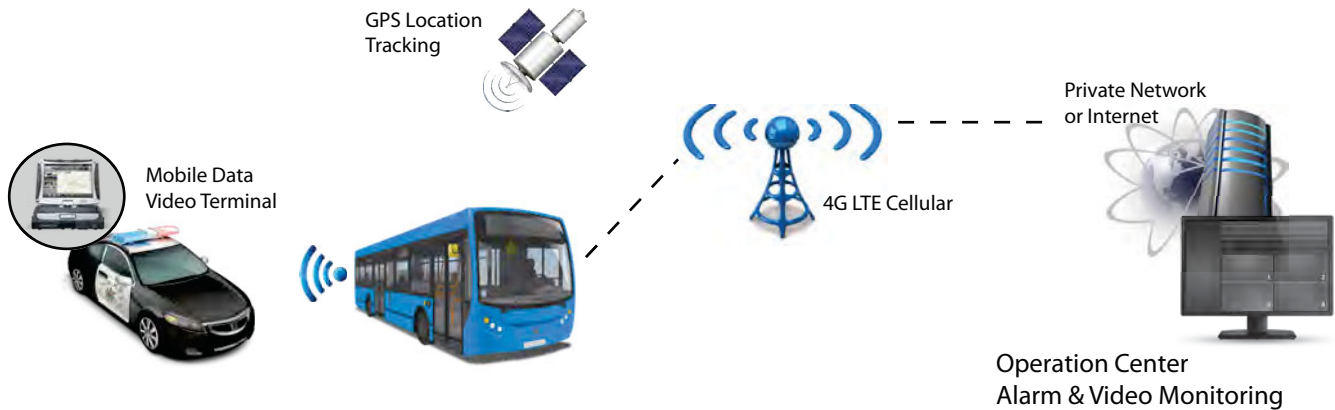

### Real-time High Definition IP Video over 4G LTE Cellular Network

- ▶ 360 Degree HD IP Video Surveillance Cameras
- ▶ GPS Locator & Vehicle Speed Monitoring
- ▶ Secure On-Vehicle & Remote Video Archiving
- ▶ Remote Health Monitoring & System Management
- ▶ On-Board Public Observation Video Monitor
- ▶ Operates on Any Browser, Smart Phone or Tablet

TransitSentry is the most advanced mobile IP video surveillance and security monitoring system designed specifically for mass transit vehicles.

A ruggedized high performance Intel i7 on-board computer is at the heart of the system. HD video and audio recording is managed by a Genetec Omnicast NVR archiver. A broadband mobile access router provides high speed data communications for live HD video viewing, archiving, alarm transmission, and GPS vehicle speed and route data.

The TransitSentry Vehicle Supervisor monitoring and management software provides a browser-based dashboard view of real-time access to vehicle data, system health, video, and alarms.

One Touch remote vehicle scanning and live video connector software provides police and emergency personnel the ability to automatically connect to a vehicle security system and display live video from within the vehicle, while in motion, even from hundreds of feet away.

## INTEGRATION

Transit Sentry's open architecture also enables seamless integration with 3rd party systems like Genetec's Security Center video surveillance and security management system.