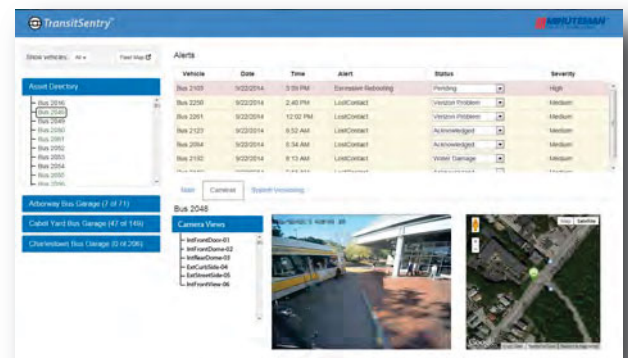

### Real-time High Definition IP Video over 4G LTE Cellular Network

- ▶ 360 Degree HD IP Video Surveillance Cameras
- ▶ GPS Locator & Vehicle Speed Monitoring
- ▶ Secure On-Vehicle & Remote Video Archiving
- ▶ Remote Health Monitoring & System Management
- ▶ On-Board Public Observation Video Monitor
- ▶ Operates on Any Browser, Smart Phone or Tablet

TransitSentry is the most advanced mobile IP video surveillance and security monitoring system designed specifically for mass transit vehicles.

A ruggedized high performance Intel i7 on-board computer is at the heart of the system. HD video and audio recording is managed by a Genetec Omnicast NVR archiver. A broadband mobile access router provides high speed data communications for live HD video viewing, archiving, alarm transmission, and GPS vehicle speed and route data.

The TransitSentry Vehicle Supervisor monitoring and management software provides a browser-based dashboard view of real-time access to vehicle data, system health, video, and alarms.

One Touch remote vehicle scanning and live video connector software provides police and emergency personnel the ability to automatically connect to a vehicle security system and display live video from within the vehicle, while in motion, even from hundreds of feet away.

## FEATURES

- ❖ Real-Time Remote Monitoring
  - ❖ System Status
  - ❖ Alarm Events
  - ❖ Live & Recorded Video
  - ❖ GPS Vehicle Location
  - ❖ Vehicle Speed
- ❖ Dynamic Google Maps
- ❖ High Definition Streaming Video
- ❖ Asset Tree & Yard Inventory
- ❖ Remote Repairs & Software Updates
- ❖ Optional Auxilliary Alarm Inputs