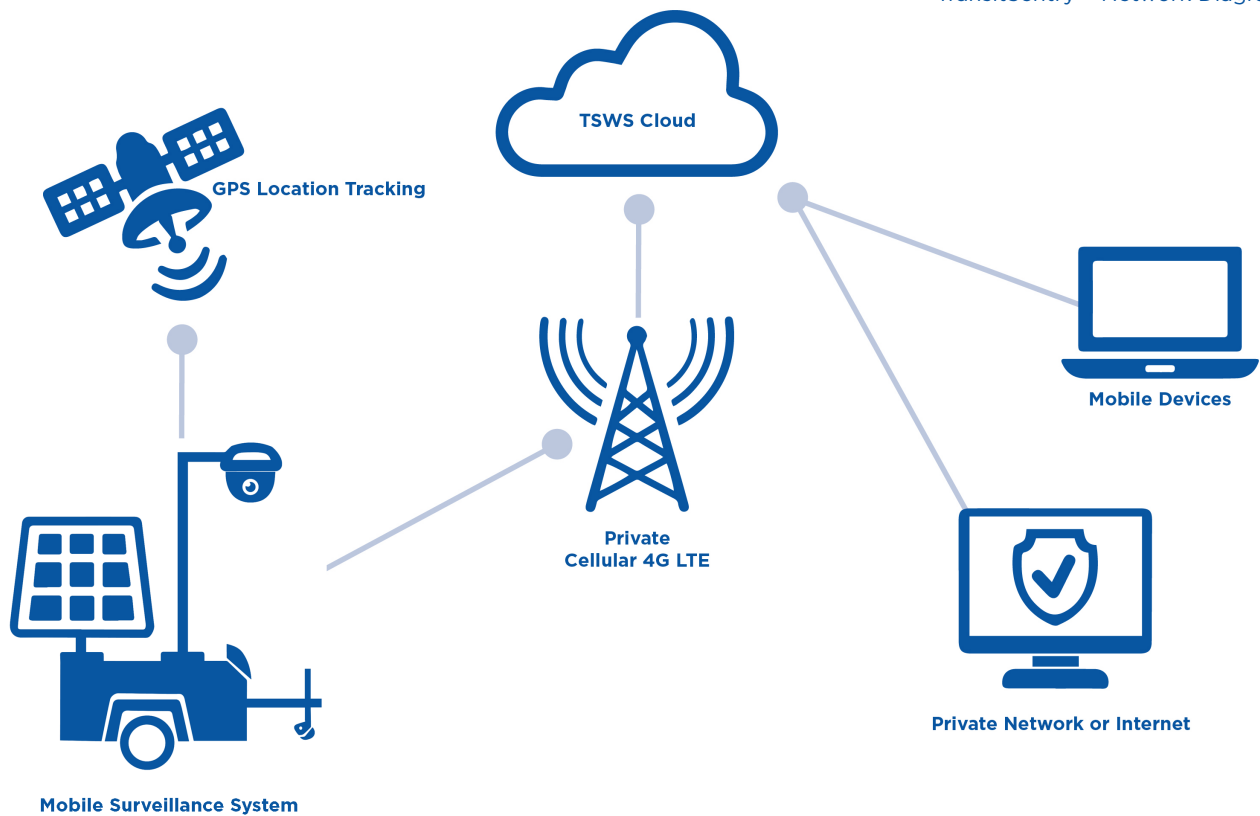

### System Description:

The CAMSS solar powered mobile surveillance system can be deployed anywhere there is a cellular network. The system features a telescoping 20 foot vertical tower with various options of HD PTZ and 360° cameras plus an optional low powered LED lighting system.

The CAMSS system is accessible from anywhere in the world via an internet browser. The TransitSentry™ cloud-based server can host virtually an unlimited number of CAMSS units that are automatically geographically located on the TransitSentry™ live mapping system.

High definition video is available either live, streaming pre-recorded or downloaded.

TransitSentry™ Network Diagram

### Features:

- Compatible with TransitSentry™ cloud based video surveillance monitoring and management system
- Live & recorded HD video surveillance
- Fully sustainable with self-contained solar power & stand-by batteries
- Tamper resistant ruggedized construction
- Cloud accessible from anywhere, with any browser
- Secure, private Verizon LTE network
- Live GPS tracked on maps
- Multiple platform options