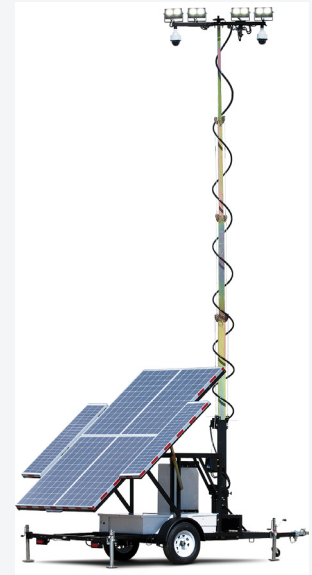

CAMSS™

CLOUD AUTONOMOUS MOBILE SURVEILLANCE SYSTEM

Electrical:

Solar Array	1050 Watts
Batteries - AGM	4x 12VDC, configured for 24 VDC, 800AH
AC Auxiliary Charger	45Amp
White LED Lights	2x 100 Watt Fixtures (10,050 lumens per fixture)

Mechanical:

- Medium frame trailer w/removable draw bar & 2" ball hitch
- 2000 LB Idler axle, w/15" tires ST175/80D13
- 1250 LB base model weight
- Retractable bumper w/Red LED tail lights
- 20' retractable tower

Features:

- Compatible with TransitSentry™ cloud based video surveillance monitoring and management system
- Live & recorded HD video surveillance
- Fully sustainable with self-contained solar power & stand-by batteries
- Tamper resistant ruggedized construction
- Cloud accessible from anywhere, with any browser
- Secure, private Verizon LTE network
- Live GPS tracked on maps
- Multiple platform options

- 74-12001-01 CAMSS-1: solar trailer, 1 quad camera, TransitStor 800 mini NVR
- 74-12002-01 CAMSS-2: solar trailer, 1 HD quad camera, 1 HD PTZ, TransitStor 800 mini NVR.
- 74-12003-01 CAMSS-3: solar trailer, 1 quad camera, LED light set, TransitStor 800 mini NVR.
- 74-12004-01 CAMSS-4: solar trailer, 1 quad camera, TransitStor 800 mini NVR, w/generator option.

Additional features available, contact a sales rep for more information on ordering information

- message board
- LPR camera
- Active Shooter Detection
- Strobe lights (blue, red, Amber or white)